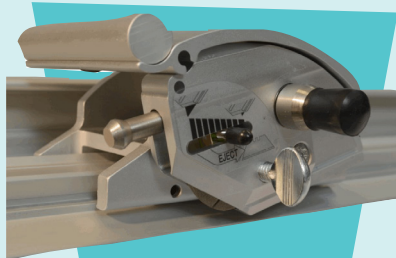

High Precision - Guaranteed to cut within 1.0mm of a straight line for the whole length of the cutter

www.keencut.co.uk

Portable

Robust but lightweight, accurate and safe cutter that can be taken to your work.

The soft silicon cord on the underside of the cutter grips and protects materials and prevents movement during use.

Accurate

Guaranteed to cut within 1.0mm of a straight line for the whole length of the cutter.

Easy-to-use

Ergonomic 'rocker style' cutting head designed for left or right-handed use. The blade can be pulled or pushed as appropriate for the material being cut.

Safety by design

The Simplex overcomes the safety hazards of using other portable methods of cutting, such as a hand knife and straight edge. The blade holder comes with automatic blade retraction for safety.