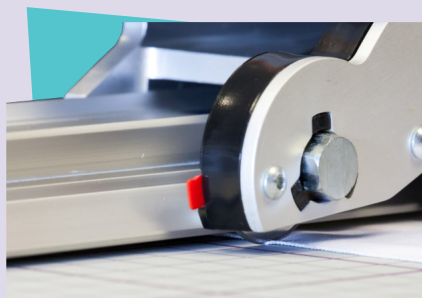

High Precision - Guaranteed to cut within 1.0mm of a straight line for the whole length of the cutter

www.keencut.co.uk

Portable

Robust but lightweight, accurate and safe cutter that can be taken to your work.

The soft silicon cord on the underside of the cutter grips and protects materials and prevents movement during use.

Accurate

Guaranteed to cut within 1.0mm of a straight line for the whole length of the cutter.

Easy-to-use

Ergonomic 'rocker style' cutting head designed for left or right-handed use. The blade can be pulled or pushed as appropriate for the material being cut.

Safety by design

The Simplex overcomes the safety hazards of using other portable methods of cutting, such as a hand knife and straight edge. The blade holder comes with automatic blade retraction for safety.

OPTIONAL EXTRAS AND ACCESSORIES

Textile Cutter

Designed for cutting textiles and other delicate materials, or trimming thin strips off banners and posters, where a knife blade would be too aggressive.*

To ensure safe operation the red blade guard is engaged when not in use.