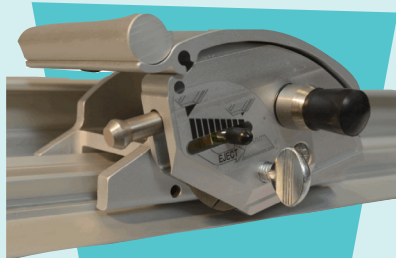

www.keencut.co.uk

Portable

Robust but lightweight, accurate and safe cutter that can be taken to your work.

The soft silicon cord on the underside of the cutter grips and protects materials and prevents movement during use.

Accurate

Guaranteed to cut within 1.0mm of a straight line for the whole length of the cutter.

Easy-to-use

Ergonomic 'rocker style' cutting head designed for left or right-handed use. The blade can be pulled or pushed as appropriate for the material being cut.