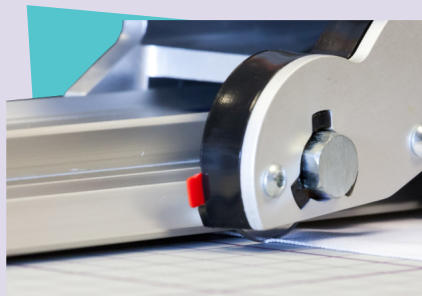

OPTIONAL EXTRAS AND ACCESSORIES

Textile Cutter

Designed for cutting textiles and other delicate materials, or trimming thin strips off banners and posters, where a knife blade would be too aggressive.*

To ensure safe operation the red blade guard is engaged when not in use.

* For use with a cutting mat