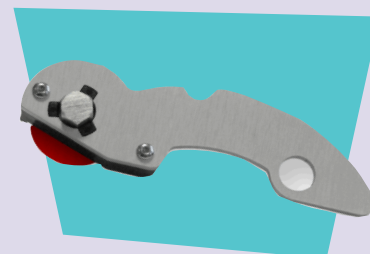

Portable

Robust but lightweight, accurate and safe cutter that can be taken to your work.

The soft silicon cord on the underside of the cutter grips and protects materials and prevents movement during use.

Accurate

Guaranteed to cut within 1.0mm of a straight line for the whole length of the cutter.

Easy-to-use

Ergonomic 'rocker style' cutting head designed for left or right-handed use. The blade can be pulled or pushed as appropriate for the material being cut.

Safety by design

The Simplex overcomes the safety hazards of using other portable methods of cutting, such as a hand knife and straight edge. The blade holder comes with automatic blade retraction for safety.

OPTIONAL EXTRAS AND ACCESSORIES

Textile Cutter

Designed for cutting textiles and other delicate materials, or trimming thin strips off banners and posters, where a knife blade would be too aggressive.*

To ensure safe operation the red blade guard is engaged when not in use.

* For use with a cutting mat

DIMENSIONS

	SIM110	SIM160	SIM210	SIM260	SIM310
✂ Cut Length	110cm (44")	160cm (64")	210cm (84")	260cm (104")	310cm (124")
A	127cm (50")	177cm (70.75")	227cm (89.5")	277cm (109.25")	327cm (128.75")
B	11cm (4.4")	11cm (4.4")	11cm (4.4")	11cm (4.4")	11cm (4.4")
Packed Weight	4kg (9lbs)	6kg (13lbs)	7kg (15lbs)	21kg (46lbs)	26kg (57lbs)
Packed Dimensions cm (")	173x19x9cm (68x7x4")	190x17x16cm (75x7x6")	237x17x16cm (93x7x6")	289x20x17cm (114x8x7")	338x20x17cm (133x8x7")