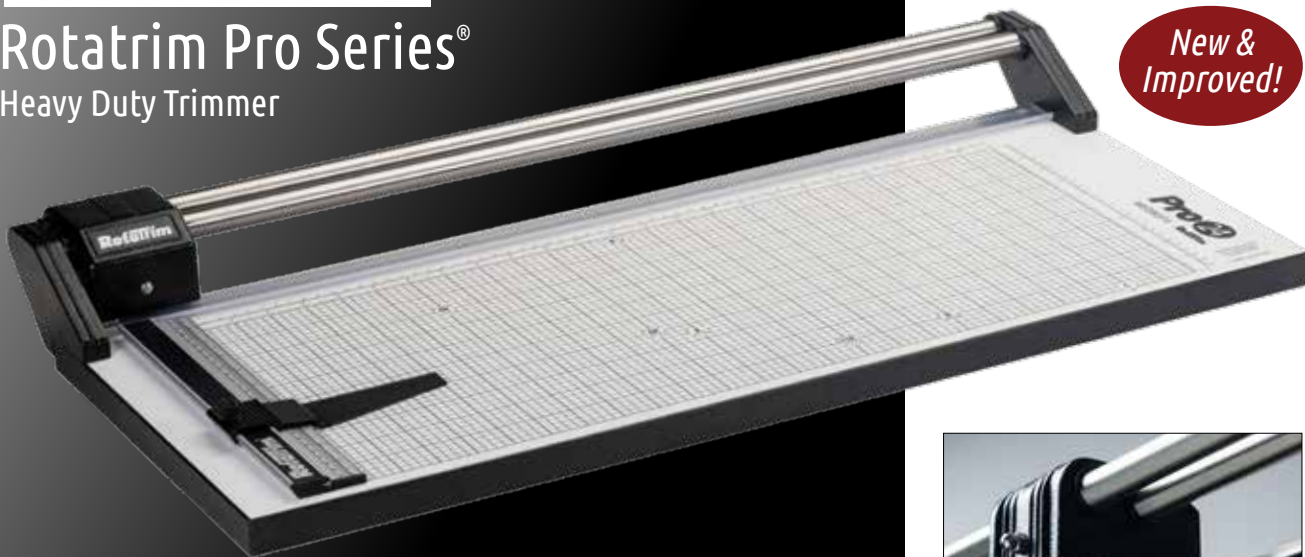

## Heavy Duty Trimmer

**New & Improved!**

Originally designed with the photographer in mind, the heavy-duty use Rotatrim Pro Series has proven its durability and worth as an "all-day, everyday use" trimmer in a variety of industries. The Pro Series has been used to cut offset printing plates, packaging materials, polyethylene and even mount board- as well as for office finishing products.

The Rotatrim Pro Series is perfect for heavy-use cutting and trimming of flexible materials:

- Solid one inch thick baseboard and 1/12 inch edging strip provides extra stability and long durability
- Dual stainless steel guide rails eliminate cutting head swivel while delivering a smooth gliding action
- Self-sharpening, absolute precision steel blades
- All-metal end frames and head, and an aluminum square side rule
- 12", 15", 18", 20", 24", 30": up to 3mm cut capacity
- 36": up to 2mm cut capacity
- 42", 54": up to 1.5mm cut capacity

Dual stainless steel guide rails eliminate cutting head swivel

Solid 25mm laminate grid baseboard with cross hair paper size markersboards.

### Steel Stand

The steel stand offers rigid support at the ideal working height of 34 inches. Black finished, this stand includes an integrated, transparent space-savings waste catcher that secures off cuts.