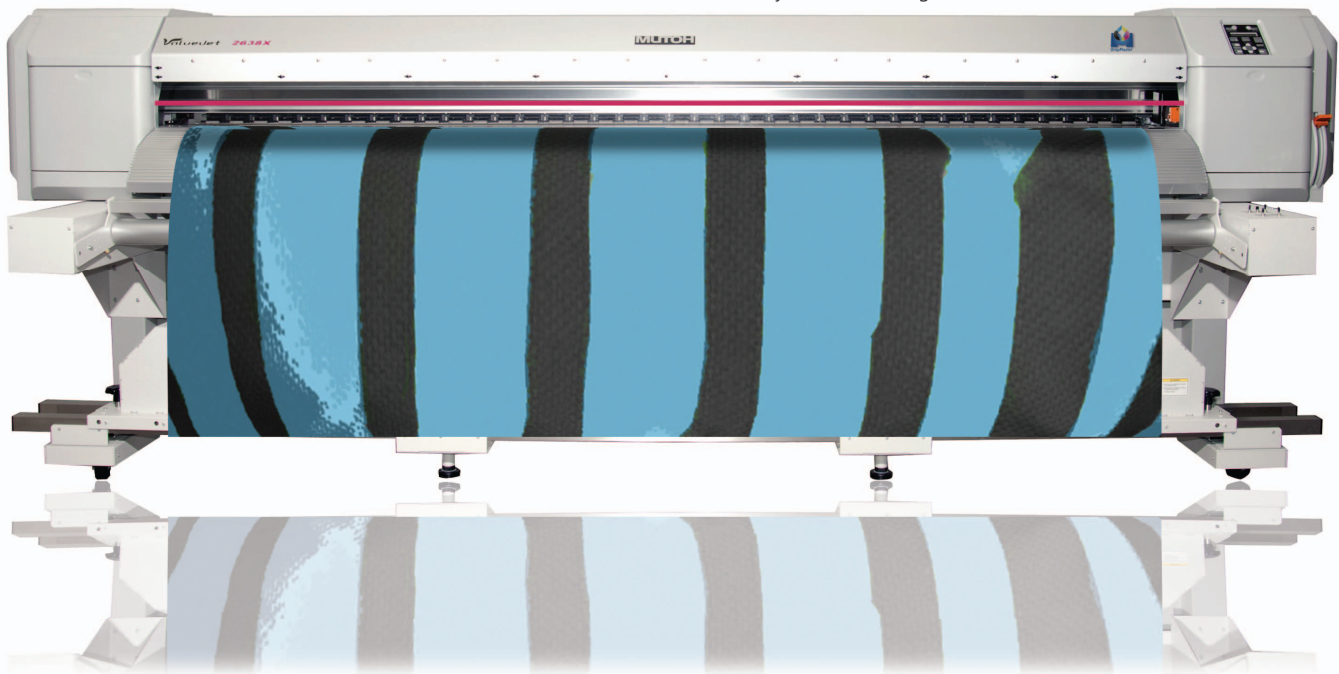

Dye-Sublimation Printer

Mutoh's ValueJet 2638X – 104" grand format printer has a staggered dual-head design for faster production speeds to create super wide images with unmatched quality. With print speeds of 1,168sf/hr and print widths that are over eight feet wide, the VJ2638X not only saves you time and money but is also capable of producing high quality, super wide images for a number of popular applications like; designs and patterns for trade show graphics, flags, banners, custom clothing, interior design, point of purchase displays and more.

ValueJet

ANATOMY OF A VALUEJET 2638X

Print method	Drop-On Demand, Piezo Drive Method
# of nozzles	(180 x 8 rows) x 2 head
Ink type	Aqueous / Dye-Sub can also be ordered as Eco-Ultra
Variable dot	Yes
Minimum droplet size	3.5 pl
Print modes	1440/1080/540/720/360dpi 29 modes
Number of print heads	2 staggered (up to 8 colors)
Maximum print speed / resolution	1,168sf / hr / 360 x 360
Maximum resolution	1440 dpi
Head height	Low: 1.5mm / Medium: 2.5mm / High: 4.0mm
Maximum media width	104 inches
Maximum print width	103.6 inches
Maximum media roll weight	220.5 lbs

Apparel

Trade Shows

Flags

Promotional

- ✓ Print up to 1,168 sqft/hr with a state-of-the-art print head.
- ✓ Create limitless soft signage applications including custom apparel.
- ✓ Includes heavy-duty take-up and media roll cradle.
- ✓ DropMaster dot placement technology eliminates manual head adjustments.
- ✓ Mutoh's patented Intelligent Interweave print technique eliminates banding.